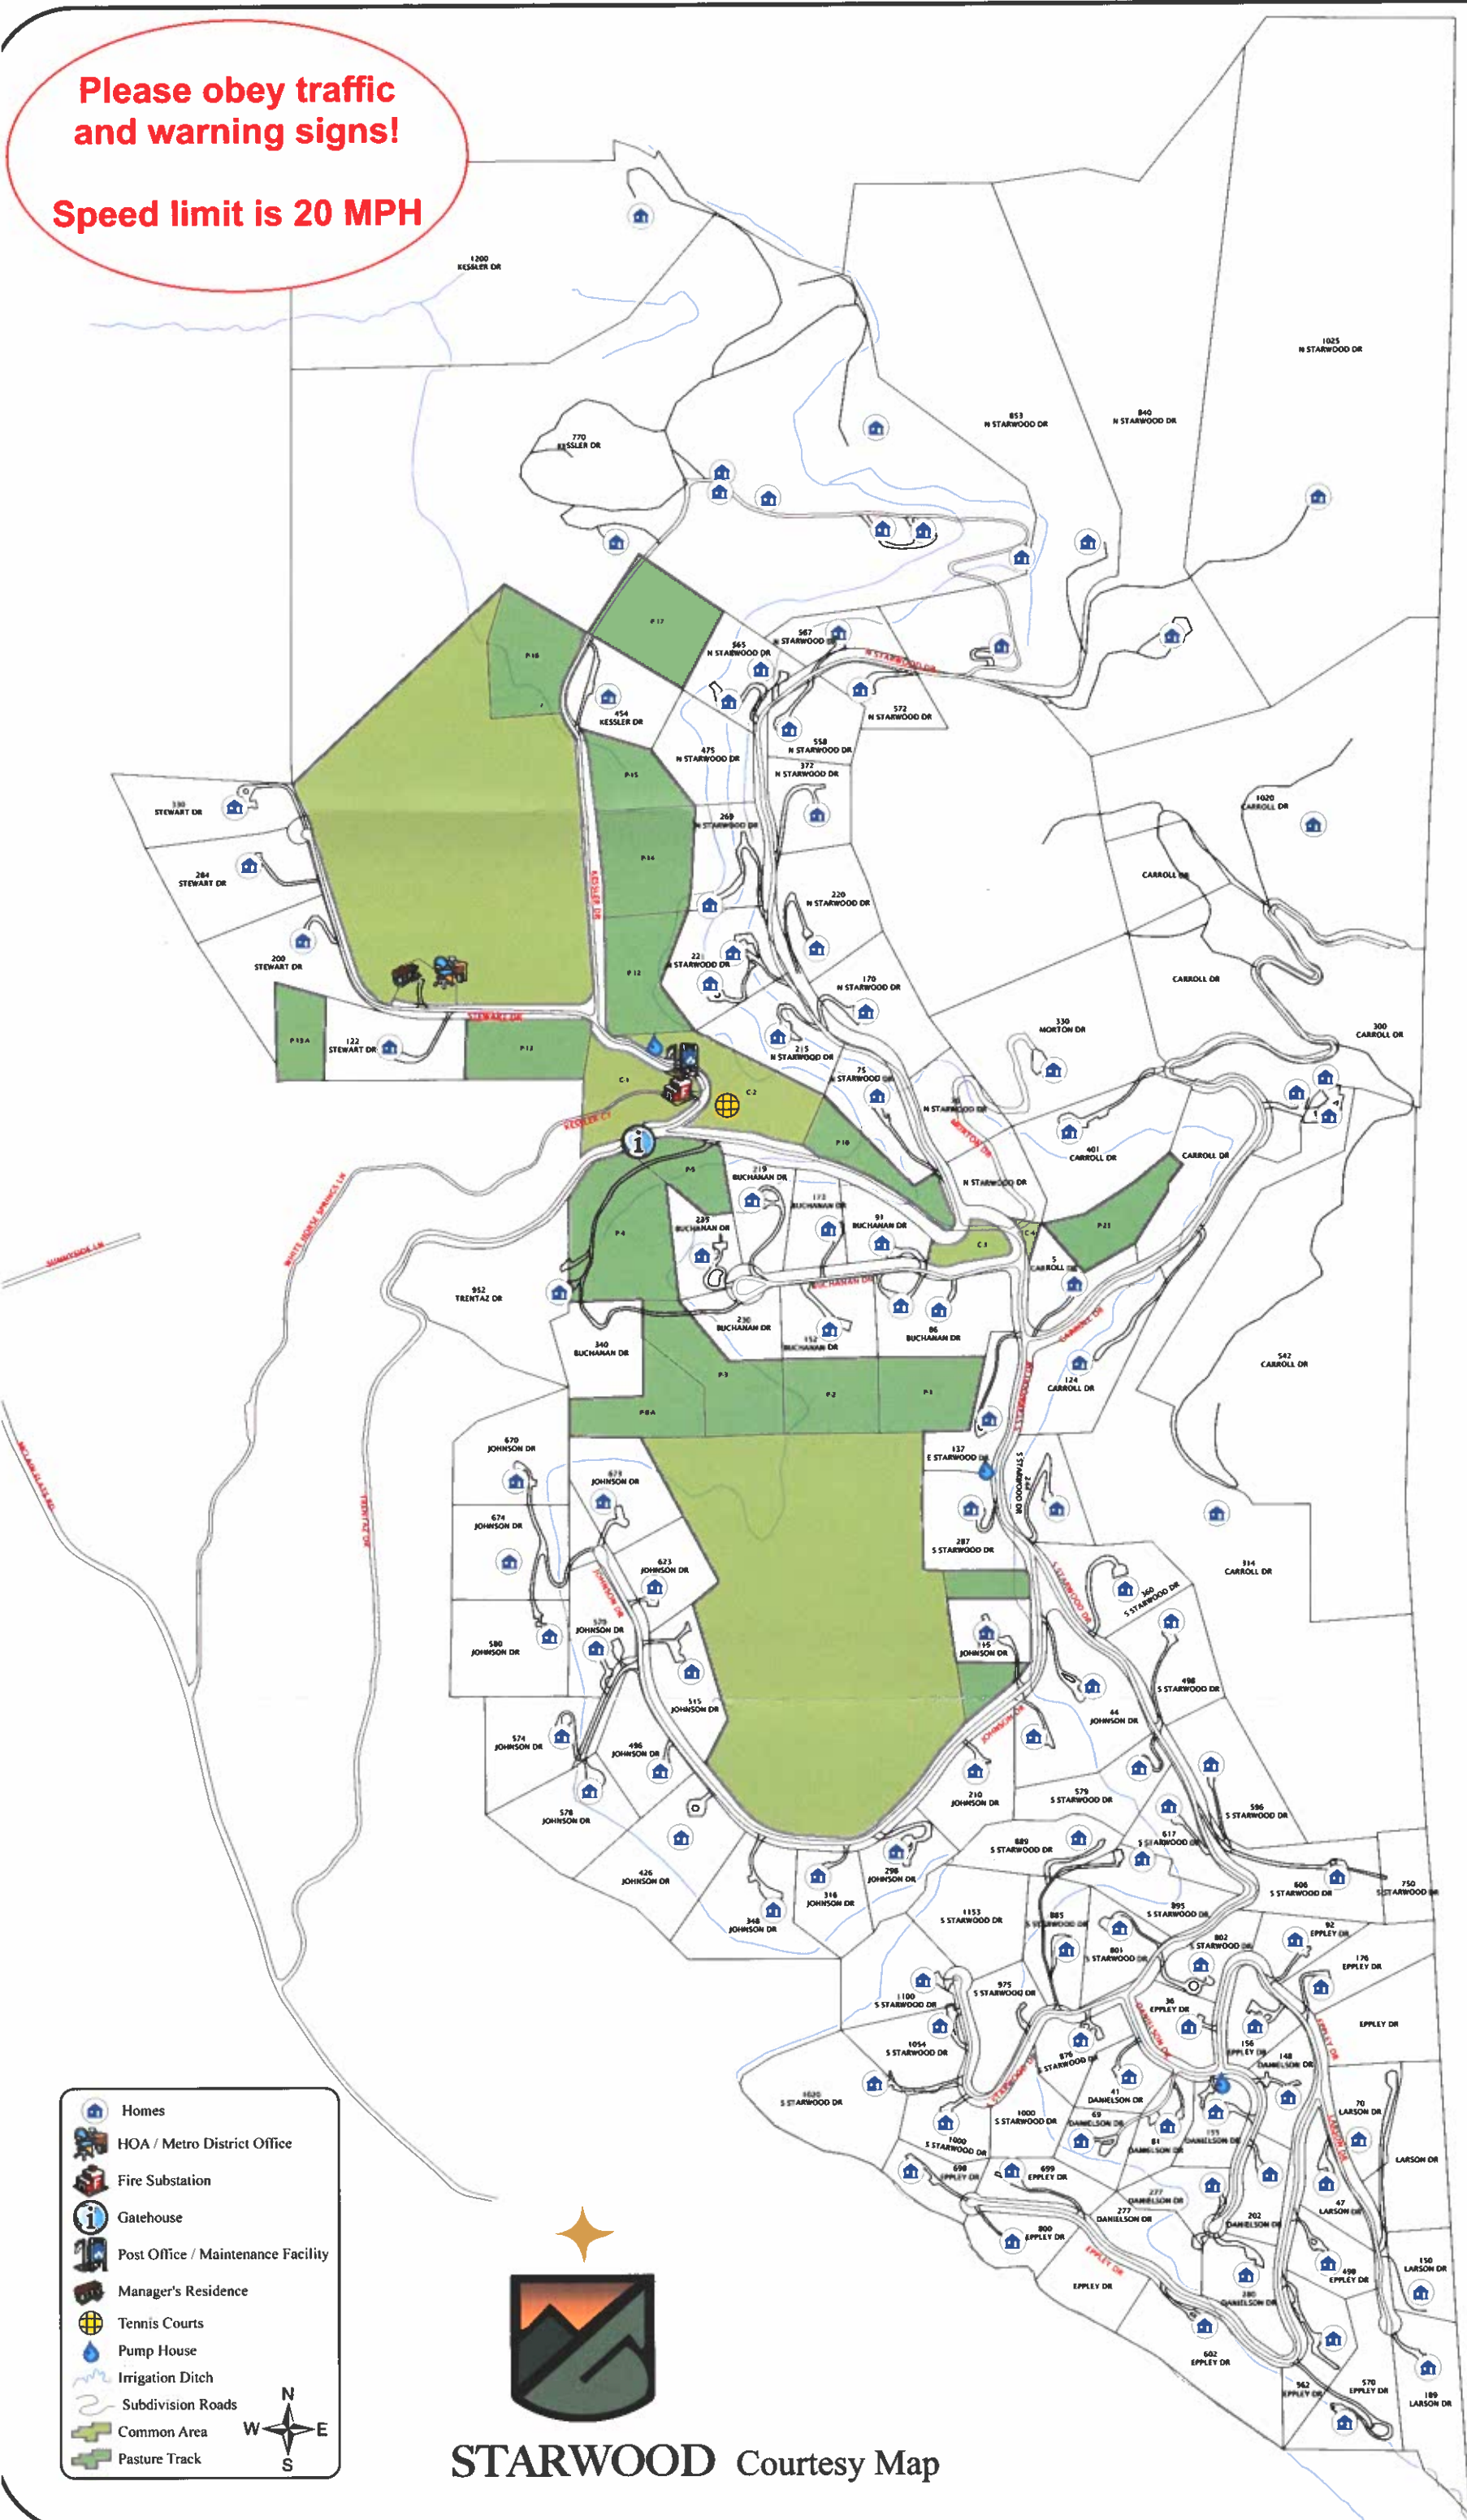

**Please obey traffic and warning signs!**  
**Speed limit is 20 MPH**

- Homes
- HOA / Metro District Office
- Fire Substation
- Gatehouse
- Post Office / Maintenance Facility
- Manager's Residence
- Tennis Courts
- Pump House
- Irrigation Ditch
- Subdivision Roads
- Common Area
- Pasture Track

**STARWOOD** Courtesy Map