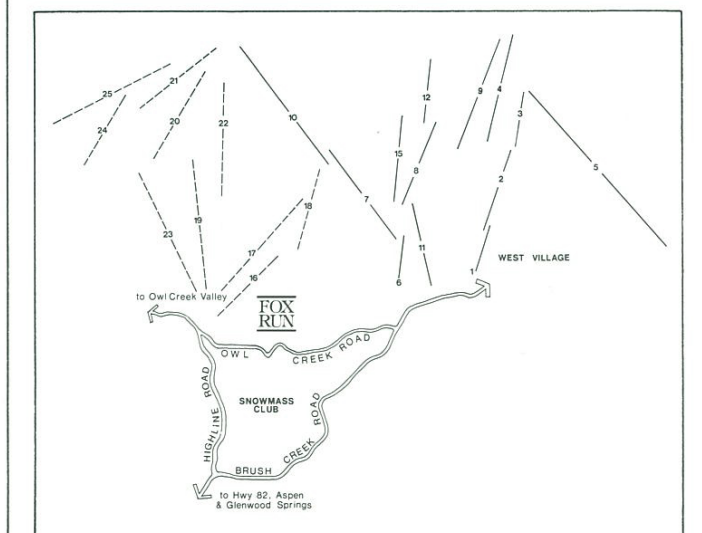

NORTH

SCALE
1" = 250'

FOX RUN

Lot No.	Lot Size
1	39,255 sf
2	44,139 sf
3	37,676 sf
4	37,502 sf
5	38,244 sf
6	37,150 sf
7	37,954 sf
8	46,056 sf
9	39,490 sf
10	36,034 sf
11	43,264 sf
12	54,097 sf
13	50,375 sf
14	54,988 sf
15	49,374 sf
16	40,754 sf
17	47,217 sf
18	46,146 sf
19	50,437 sf
20	37,491 sf
21	46,964 sf
22	42,592 sf
23	36,844 sf
24	37,352 sf
25	34,320 sf

LOCATION MAP

Note: This drawing depicts only approximate locations and sizes and is subject to change.